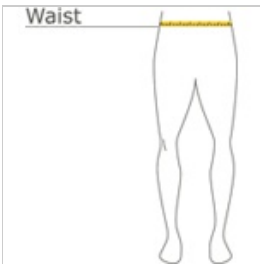

- 3.8-ounce, 100% polyester interlock with PosiCharge technology
- Removable tag for comfort and relabeling
- Elastic waistband
- No drawcord
- 9-inch inseam

If applying sublimation, special care must be taken throughout the process. Contact your decorator for more details.

HOW TO MEASURE

WAIST

Measure around the smallest part of the natural waist.

SIZE CHART

	XS	S	M	L	XL
Size	4	6/8	10/12	14/16	18/20
Waist	24-25	25-26	26-27	27-28	28-31

COLOR INFORMATION

Black
PMS NTR BLACK

Forest Green
PMS 553C