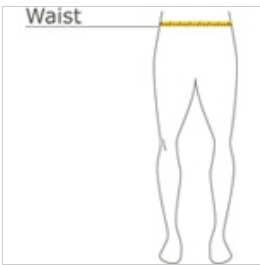

- 3.8-ounce, 100% polyester interlock with PosiCharge technology
- Removable tag for comfort and relabeling
- Elastic waistband
- Continuous loop drawcord
- 9-inch inseam

*If applying sublimation, special care must be taken throughout the process. Contact your decorator for more details.*

### HOW TO MEASURE

#### WAIST

Measure around the smallest part of the natural waist.