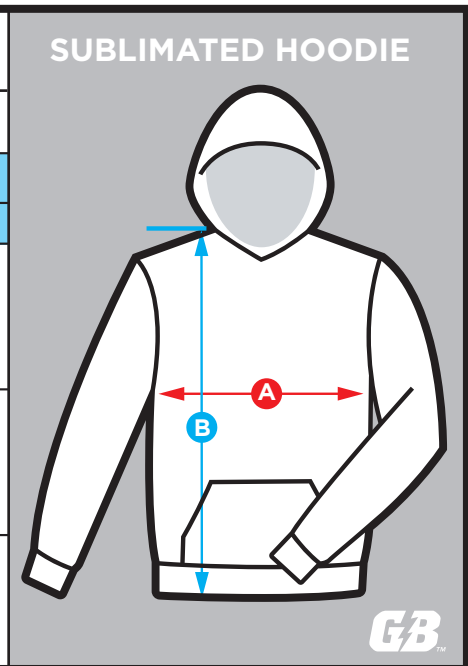

GoBALLISTIC SUBLIMATED HOODIE*

We **STRONGLY RECOMMEND** that people size **UP** as performance garments/fabric is not as forgiving and/or cut as generously as cotton.

UNISEX Sublimated Hoodie Size Chart		2021.01.29												
		SIZE: UNIT = INCHES												
		YOUTH					ADULT							
		YXS	YS	YM	YL	YXL	AXS	AS	AM	AL	AXL	A2XL	A3XL	A4XL
A	CHEST WIDTH (HALF) Measured across the chest, 1" below the armhole seam	17"	18"	19"	20"	21"	19"	20"	22"	24"	26"	28"	30"	32"
	BODY LENGTH Measured on the front from the shoulder/neck intersection to the bottom of the garment	21"	23"	25"	27"	28"	28.5"	29"	29.5"	30"	30.5"	31"	31.5"	32"

*DIFFERENT STYLES AND FABRICS MAY RESULT IN MEASUREMENT VARIATIONS.