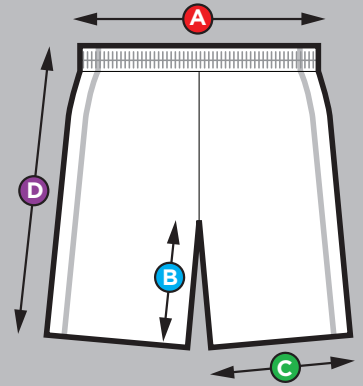

GoBALLISTIC SHORT SIZES*

*DIFFERENT STYLES AND FABRICS MAY RESULT IN MEASUREMENT VARIATIONS.
ORDER UP ONE SIZE IF IN-BETWEEN SIZES

YOUTH BOYS Short Size Chart		2014.10.29			
 WWW.GOBALLISTICSPORTS.COM		SIZE: UNIT = INCHES			
		SIZE: UNIT = CENTIMETERS			
		YOUTH			
		YS	YM	YL	YXL
A	WAIST (HALF IN INCHES) RELAXED/STRETCHED	10/14"	11/15"	11.5/15.5"	12.5/16.5"
		25.4/35.56	27.94/38.1	29.21/39.37	31.75/41.91
B	INSEAM	8"	8"	8.5"	9"
		20.32	20.32	21.59	22.86
C	1/2 LEG OPENING	9"	10"	11"	11.5"
		22.86	25.4	27.94	29.21
D	LENGTH (IN INCHES)	16.5"	17.5"	19"	20"
		41.91	44.45	48.26	50.8
E	WAISTBAND HEIGHT	1.5"	1.5"	1.5"	1.5"
		3.81	3.81	3.81	3.81

SHORTS WITH POCKETS

WAISTBAND

ADULT MEN Short Size Chart		2014.10.29				
 WWW.GOBALLISTICSPORTS.COM		SIZE: UNIT = INCHES				
		SIZE: UNIT = CENTIMETERS				
		ADULT				
		AS	AM	AL	AXL	A2XL
A	WAIST (HALF IN INCHES) RELAXED/STRETCHED	13.5/17.5"	14.5/18.5"	15.5/19.5"	16/20"	17/21"
		34.29/44.45	36.83/46.99	39.37/49.53	40.64/50.8	43.18/53.34
B	INSEAM	9"	9"	9.5"	10"	10"
		22.86	22.86	24.13	25.4	25.4
C	1/2 LEG OPENING	12.5"	13"	13.5"	14"	15"
		31.75	33.02	34.29	35.56	38.1
D	LENGTH (IN INCHES)	20.5"	21"	21.5"	22"	22.5"
		52.07	53.34	54.61	55.88	57.15
E	WAISTBAND HEIGHT	1.5"	1.5"	1.5"	1.5"	2"
		3.81	3.81	3.81	3.81	5.08

SHORTS WITH POCKETS

WAISTBAND