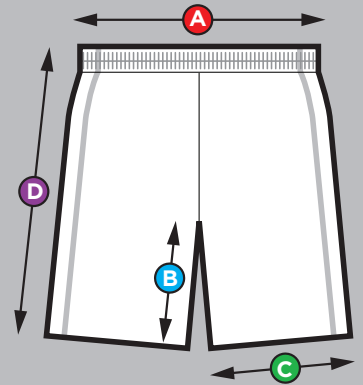

GoBALLISTIC SHORT SIZES*

*DIFFERENT STYLES AND FABRICS MAY RESULT IN MEASUREMENT VARIATIONS.
ORDER UP ONE SIZE IF IN-BETWEEN SIZES

YOUTH BOYS Short Size Chart		2014.10.29			
 WWW.GOBALLISTICSPORTS.COM		SIZE: UNIT = INCHES			
		SIZE: UNIT = CENTIMETERS			
		YOUTH			
		YS	YM	YL	YXL
A	WAIST (HALF IN INCHES) RELAXED/STRETCHED	10/14"	11/15"	11.5/15.5"	12.5/16.5"
		25.4/35.56	27.94/38.1	29.21/39.37	31.75/41.91
B	INSEAM	8"	8"	8.5"	9"
		20.32	20.32	21.59	22.86
C	1/2 LEG OPENING	9"	10"	11"	11.5"
		22.86	25.4	27.94	29.21
D	LENGTH (IN INCHES)	16.5"	17.5"	19"	20"
		41.91	44.45	48.26	50.8
E	WAISTBAND HEIGHT	1.5"	1.5"	1.5"	1.5"
		3.81	3.81	3.81	3.81

SHORTS WITH POCKETS

WAISTBAND

ADULT MEN Short Size Chart		2014.10.29				
 WWW.GOBALLISTICSPORTS.COM		SIZE: UNIT = INCHES				
		SIZE: UNIT = CENTIMETERS				
		ADULT				
		AS	AM	AL	AXL	A2XL
A	WAIST (HALF IN INCHES) RELAXED/STRETCHED	13.5/17.5"	14.5/18.5"	15.5/19.5"	16/20"	17/21"
		34.29/44.45	36.83/46.99	39.37/49.53	40.64/50.8	43.18/53.34
B	INSEAM	9"	9"	9.5"	10"	10"
		22.86	22.86	24.13	25.4	25.4
C	1/2 LEG OPENING	12.5"	13"	13.5"	14"	15"
		31.75	33.02	34.29	35.56	38.1
D	LENGTH (IN INCHES)	20.5"	21"	21.5"	22"	22.5"
		52.07	53.34	54.61	55.88	57.15
E	WAISTBAND HEIGHT	1.5"	1.5"	1.5"	1.5"	2"
		3.81	3.81	3.81	3.81	5.08

SHORTS WITH POCKETS

WAISTBAND