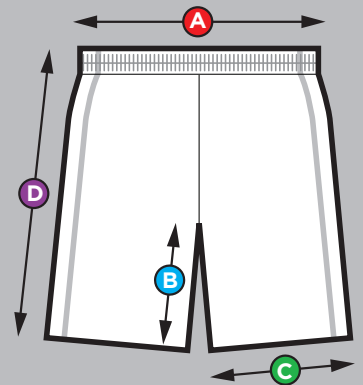

# GoBALLISTIC SHORT SIZES\*

\*DIFFERENT STYLES AND FABRICS MAY RESULT IN MEASUREMENT VARIATIONS.

ORDER UP ONE SIZE IF IN-BETWEEN SIZES

<b>YOUTH GIRLS</b> Short Size Chart		2014.10.29		
 WWW.GOBALLISTICSPORTS.COM		SIZE: UNIT = INCHES		
		SIZE: UNIT = CENTIMETERS		
		YOUTH		
		GS	GM	GL
<b>A</b>	WAIST (HALF IN INCHES) RELAXED/STRETCHED	11.75/15.75" 29.845/40.005	12.25/16.25" 31.115/41.275	12.75/16.75" 32.385/42.545
<b>B</b>	INSEAM	3.5" 8.89	4" 10.16	4.5" 11.43
<b>C</b>	1/2 LEG OPENING	10" 25.4	11" 27.94	12" 30.48
<b>D</b>	LENGTH (IN INCHES)	10.25" 26.035	11.75" 29.845	13.25" 33.655
<b>E</b>	WAISTBAND HEIGHT	1.25" 3.175	1.25" 3.175	1.25" 3.175
<b>F</b>	HIP 6" DOWN (ON HALF)	17.75" 45.085	19.75" 50.165	21.75" 55.245

## SHORTS WITH POCKETS

WAISTBAND

<b>ADULT WOMEN</b> Short Size Chart		2014.10.29			
 WWW.GOBALLISTICSPORTS.COM		SIZE: UNIT = INCHES			
		SIZE: UNIT = CENTIMETERS			
		ADULT			
		AS	AM	AL	AXL
<b>A</b>	WAIST (HALF IN INCHES) RELAXED/STRETCHED	12.5/17" 31.75/43.18	14/18.5" 35.56/46.99	15.5/20" 39.37/50.8	17/21.5" 43.18/54.61
<b>B</b>	INSEAM	5.5" 13.97	5.5" 13.97	5.5" 13.97	5.5" 13.97
<b>C</b>	1/2 LEG OPENING	12.5" 31.75	13" 33.02	13.5" 24.29	14" 35.56
<b>D</b>	LENGTH (IN INCHES)	14.5" 36.83	15" 38.1	15.5" 39.37	16" 40.64
<b>E</b>	WAISTBAND HEIGHT	1.25" 3.175	1.25" 3.175	1.25" 3.175	1.25" 3.175

## SHORTS WITH POCKETS

WAISTBAND