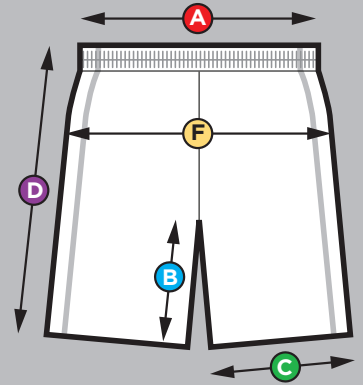

# GoBALLISTIC SHORT SIZES\*

\*DIFFERENT STYLES AND FABRICS MAY RESULT IN MEASUREMENT VARIATIONS.

ORDER UP ONE SIZE IF IN-BETWEEN SIZES

<b>YOUTH GIRLS</b> Short Size Chart		2014.10.29		
 WWW.GOBALLISTICSPORTS.COM		SIZE: UNIT = INCHES		
		SIZE: UNIT = CENTIMETERS		
		YOUTH		
		GS	GM	GL
<b>A</b>	WAIST (HALF IN INCHES) RELAXED/STRETCHED	11.75/15.75" 29.845/40.005	12.25/16.25" 31.115/41.275	12.75/16.75" 32.385/42.545
<b>B</b>	INSEAM	3.5" 8.89	4" 10.16	4.5" 11.43
<b>C</b>	1/2 LEG OPENING	10" 25.4	11" 27.94	12" 30.48
<b>D</b>	LENGTH (IN INCHES)	10.25" 26.035	11.75" 29.845	13.25" 33.655
<b>E</b>	WAISTBAND HEIGHT	1.25" 3.175	1.25" 3.175	1.25" 3.175
<b>F</b>	HIP 6" DOWN (ON HALF)	17.75" 45.085	19.75" 50.165	21.75" 55.245

## SHORTS WITH POCKETS

WAISTBAND

<b>ADULT WOMEN</b> Short Size Chart		2014.10.29			
 WWW.GOBALLISTICSPORTS.COM		SIZE: UNIT = INCHES			
		SIZE: UNIT = CENTIMETERS			
		ADULT			
		AS	AM	AL	AXL
<b>A</b>	WAIST (HALF IN INCHES) RELAXED/STRETCHED	12.5/17" 31.75/43.18	14/18.5" 35.56/46.99	15.5/20" 39.37/50.8	17/21.5" 43.18/54.61
<b>B</b>	INSEAM	5.5" 13.97	5.5" 13.97	5.5" 13.97	5.5" 13.97
<b>C</b>	1/2 LEG OPENING	12.5" 31.75	13" 33.02	13.5" 24.29	14" 35.56
<b>D</b>	LENGTH (IN INCHES)	14.5" 36.83	15" 38.1	15.5" 39.37	16" 40.64
<b>E</b>	WAISTBAND HEIGHT	1.25" 3.175	1.25" 3.175	1.25" 3.175	1.25" 3.175

## SHORTS WITH POCKETS

WAISTBAND