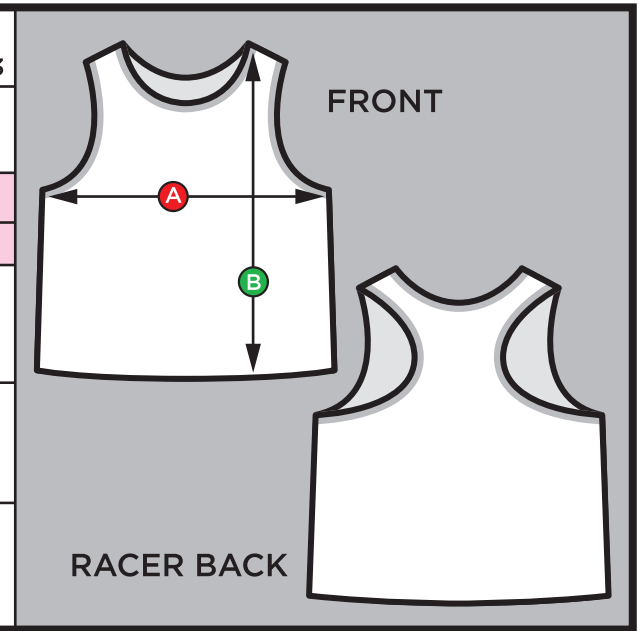

GoBALLISTIC SPORTS WOMEN'S SUBLIMATED LACROSSE UNIFORM SIZES*

ORDER UP ONE SIZE IF IN-BETWEEN SIZES

WOMEN'S LACROSSE JERSEY Size Chart		11.13.23									
 WWW.GOBALLISTICSPORTS.COM		SIZE: UNIT = INCHES									
		GIRLS				LADIES					
		GS	GM	GL	GXL	LXS	LS	LM	LL	LXL	
A	CHEST WIDTH (ON HALF)	14"	15"	16"	16.5"	17"	17.5"	18"	18.5"	19.5"	
B	BODY LENGTH	19"	20"	21.5"	22.5"	23.5"	24.5"	25"	25.5"	27"	

WOMEN'S LACROSSE SKIRT Size Chart		10.13.23									
 WWW.GOBALLISTICSPORTS.COM		SIZE: UNIT = INCHES									
		GIRLS				LADIES					
		GS	GM	GL	GXL	LXS	LS	LM	LL	LXL	
A	WAIST (ON HALF)	10.5"	11"	11.5"	12"	11.5"	12"	13"	13.5"	14"	
B	LENGTH	9.5"	10"	11"	12"	14"	14"	14"	15"	15"	

WOMEN'S LACROSSE SHORT (NO POCKETS) Size Chart										
A	WAIST (ON HALF)	10.5"	11"	11.5"	12"	11.5"	12"	13.5"	14"	15"
B	INSEAM	3.5"	4.5"	4.5"	4.5"	5"	5"	5"	5"	5.5"

*DIFFERENT STYLES AND FABRICS MAY RESULT IN MEASUREMENT VARIATIONS.