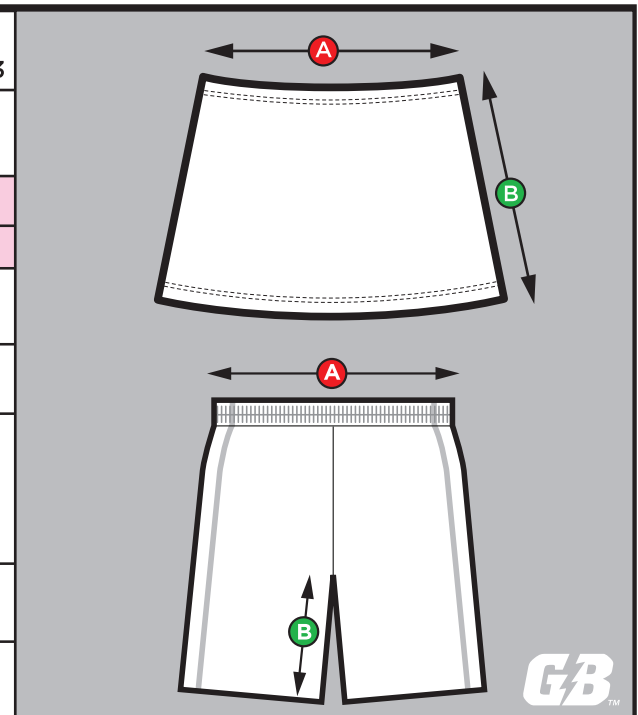

GoBALLISTIC SPORTS WOMEN'S SUBLIMATED LACROSSE UNIFORM SIZES*

ORDER UP ONE SIZE IF IN-BETWEEN SIZES

WOMEN'S LACROSSE JERSEY Size Chart		11.13.23									
 WWW.GOBALLISTICSPORTS.COM		SIZE: UNIT = INCHES									
		GIRLS				LADIES					
		GS	GM	GL	GXL	LXS	LS	LM	LL	LXL	
A	CHEST WIDTH (ON HALF)	14"	15"	16"	16.5"	17"	17.5"	18"	18.5"	19.5"	
B	BODY LENGTH	19"	20"	21.5"	22.5"	23.5"	24.5"	25"	25.5"	27"	

WOMEN'S LACROSSE SKIRT Size Chart		10.13.23									
 WWW.GOBALLISTICSPORTS.COM		SIZE: UNIT = INCHES									
		GIRLS				LADIES					
		GS	GM	GL	GXL	LXS	LS	LM	LL	LXL	
A	WAIST (ON HALF)	10.5"	11"	11.5"	12"	11.5"	12"	13"	13.5"	14"	
B	LENGTH	9.5"	10"	11"	12"	14"	14"	14"	15"	15"	

WOMEN'S LACROSSE SHORT (NO POCKETS) Size Chart										
A	WAIST (ON HALF)	10.5"	11"	11.5"	12"	11.5"	12"	13.5"	14"	15"
B	INSEAM	3.5"	4.5"	4.5"	4.5"	5"	5"	5"	5"	5.5"

*DIFFERENT STYLES AND FABRICS MAY RESULT IN MEASUREMENT VARIATIONS.