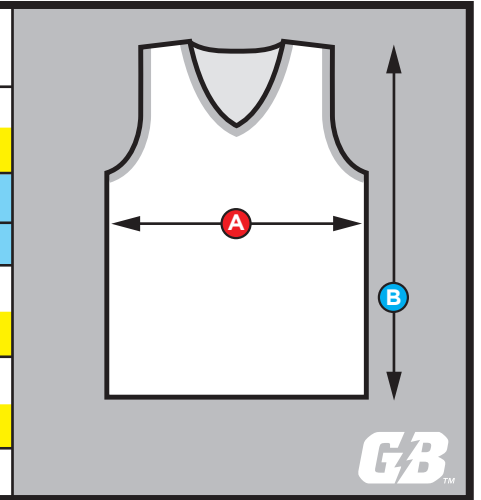

GoBALLISTIC BASKETBALL UNIFORM SIZES*

*DIFFERENT STYLES AND FABRICS MAY RESULT IN MEASUREMENT VARIATIONS.

ORDER UP ONE SIZE IF IN-BETWEEN SIZES

BASKETBALL JERSEY Size Chart		2014.10.29									
 WWW.GOBALLISTICSPORTS.COM		SIZE: UNIT = INCHES									
		SIZE: UNIT = CENTIMETERS									
		YOUTH					ADULT				
		YS	YM	YL	YXL	AS	AM	AL	AXL	A2XL	
A	CHEST WIDTH (ON HALF)	16.5"	18"	19.5"	20.25"	21"	22"	24"	26"	28"	
		41.91	45.72	49.53	51.435	53.34	55.88	60.96	66.04	71.12	
B	BODY LENGTH**	22.5"	24.625"	26.75"	28"	31"	31.75"	32.5"	33.25"	34"	
		57.15	62.548	67.945	71.12	78.74	80.645	82.55	84.455	86.36	

**MEASURED FROM THE HIGHEST POINT OF SHOULDER

BASKETBALL SHORT Size Chart		2014.10.29									
 WWW.GOBALLISTICSPORTS.COM		SIZE: UNIT = INCHES									
		SIZE: UNIT = CENTIMETERS									
		YOUTH					ADULT				
		YS	YM	YL	YXL	AS	AM	AL	AXL	A2XL	
A	WAIST (HALF IN INCHES) RELAXED/STRETCHED	10/14"	11/15"	11.5/15.5"	12.5/16.5"	13.5/17.5"	14.5/18.5"	15.5/19.5"	16/20"	17/21"	
		25.4/35.56	27.94/38.1	29.21/39.37	31.75/41.91	34.29/44.45	36.83/46.99	39.37/49.53	40.64/50.8	43.18/53.34	
B	INSEAM	8"	8"	8.5"	9"	9"	9"	9.5"	10"	10"	
		20.32	20.32	21.59	22.86	22.86	22.86	24.13	25.4	25.4	
C	1/2 LEG OPENING	9"	10"	11"	11.5"	12.5"	13"	13.5"	14"	15"	
		22.86	25.4	27.94	29.21	31.75	33.02	34.29	35.56	38.1	
D	LENGTH (IN INCHES)	16.5"	17.5"	19"	20"	20.5"	21"	21.5"	22"	22.5"	
		41.91	44.45	48.26	50.8	52.07	53.34	54.61	55.88	57.15	
E	WAISTBAND HEIGHT	1.5"	1.5"	1.5"	1.5"	1.5"	1.5"	1.5"	1.5"	2"	
		3.81	3.81	3.81	3.81	3.81	3.81	3.81	3.81	5.08	