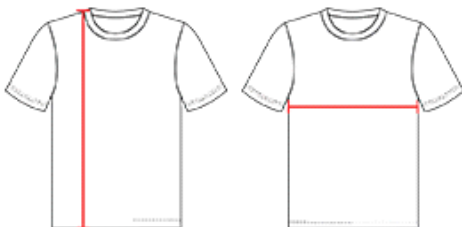

#220100 YOUTH GRIT YOUTH TEE

- 100% Polyester moisture management/antimicrobial performance fabric
- Sublimated back body
- Badger sport shoulder for maximum movement
- Self-Fabric Collar
- Double-needle hem
- Badger heat seal logo on left sleeve

COLORS

SPECIFICATIONS

Color	XS	S	M	L	XL
Piece Weight measured in pounds	0.25	0.25	0.25	0.25	0.25
Spec Body Length measured in inches	21	23	25	26	27
Spec Chest Width measured in inches	15	16	17	18	19
Case Count # of units per case	36	36	36	36	36

HOW TO MEASURE

These product specifications reference a product's measurements. For sizing information and guidance, please reference our sizing charts.

BODY LENGTH

Measured on the front from the shoulder/neck intersection to the bottom of the garment.