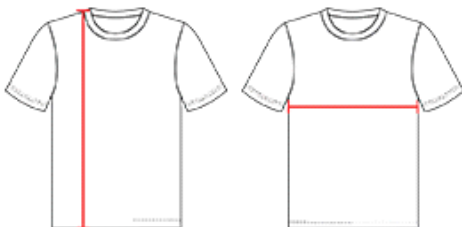

#420100 MEN'S GRIT TEE

- 100% Polyester moisture management/antimicrobial performance fabric
- Sublimated back body
- Badger sport shoulder for maximum movement
- Self-Fabric Collar
- Double-needle hem
- Badger heat seal logo on left sleeve

COLORS

SPECIFICATIONS

Color	XS	S	M	L	XL	2XL	3XL	4XL
Piece Weight measured in pounds	0.36	0.36	0.36	0.36	0.36	0.36	0.36	0.36
Spec Body Length measured in inches	28	29	30	31	32	33	34	35
Spec Chest Width measured in inches	17	19	21	23	25	27	29	31
Case Count # of units per case	36	36	36	36	36	36	24	24

HOW TO MEASURE

These product specifications reference a product's measurements. For sizing information and guidance, please reference our sizing charts.

BODY LENGTH

Measured on the front from the shoulder/neck intersection to the bottom of the garment.

CHEST WIDTH

Measured across the chest, 1" below the armhole seam.