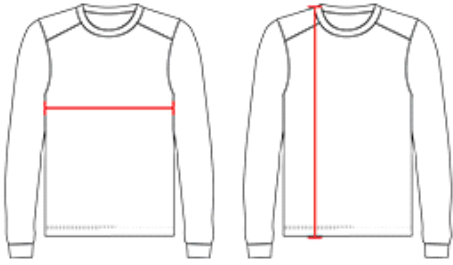

#410500 **MEN'S** B-CORE L/S HOOD TEE

- Badger heat seal logo on left sleeve
- Badger Sport paneled shoulder for maximum movement
- 100% polyester moisture management/antimicrobial performance fabric
- Self- fabric hood with drawcord
- Double-needle hem

COLORS

SPECIFICATIONS

Color	XS	S	M	L	XL	2XL	3XL	4XL
Piece Weight measured in pounds	0.40	0.40	0.40	0.40	0.40	0.40	0.40	0.40
Spec Body Length measured in inches	28 1/2	29 1/2	30 1/2	31 1/2	32 1/2	33 1/2	34 1/2	35 1/2
Spec Chest Width measured in inches	17	19	21	23	25	27	29	31
Case Count # of units per case	36	36	36	36	36	36	24	24

HOW TO MEASURE

These product specifications reference a product's measurements.
For sizing information and guidance, please reference our sizing charts.

BODY LENGTH

Measured on the front from the shoulder/neck intersection to the bottom of the garment.