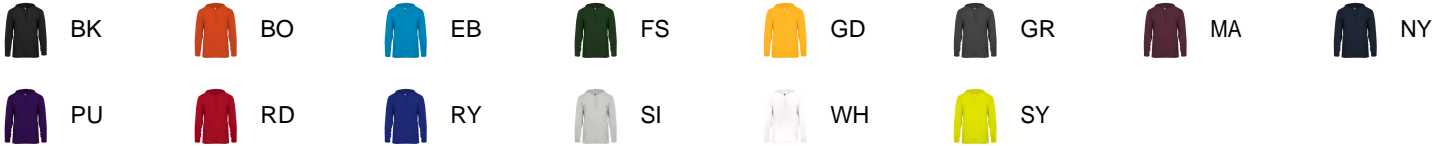

#410500 **MEN'S** B-CORE L/S HOOD TEE

- Badger heat seal logo on left sleeve
- Badger Sport paneled shoulder for maximum movement
- 100% polyester moisture management/antimicrobial performance fabric
- Self- fabric hood with drawcord
- Double-needle hem

COLORS

SPECIFICATIONS

Color	XS	S	M	L	XL	2XL	3XL	4XL
Piece Weight measured in pounds	0.40	0.40	0.40	0.40	0.40	0.40	0.40	0.40
Spec Body Length measured in inches	28 1/2	29 1/2	30 1/2	31 1/2	32 1/2	33 1/2	34 1/2	35 1/2
Spec Chest Width measured in inches	17	19	21	23	25	27	29	31
Case Count # of units per case	36	36	36	36	36	36	24	24