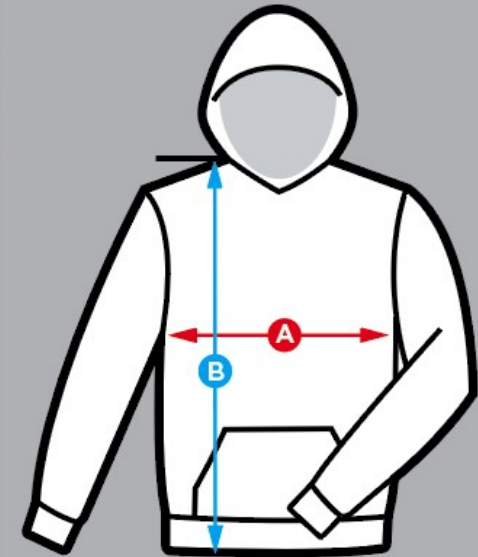

GoBALLISTIC SUBLIMATED HOODIE*

We recommend sizing UP in this product as performance garments/fabric is not as forgiving and/or cut as generously as cotton.

UNISEX Sublimated Size Chart		2021.01.29													
		SIZE: UNIT = INCHES													
		YOUTH					ADULT								
		YXS	YS	YM	YL	YXL	AXS	AS	AM	AL	AXL	A2XL	A3XL	A4XL	
A	CHEST WIDTH (HALF) Measured across the chest, 1" below the armhole seam	17"	18"	19"	20"	21"	19"	20"	22"	24"	26"	28"	30"	32"	
B	BODY LENGTH Measured on the front from the shoulder/neck intersection to the bottom of the garment	21"	23"	25"	27"	28"	28.5"	29"	29.5"	30"	30.5"	31"	31.5"	32"	

SUBLIMATED HOODIE

*DIFFERENT STYLES AND FABRICS MAY RESULT IN MEASUREMENT VARIATIONS.

AB012921