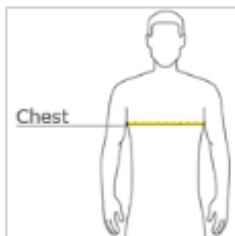

front

back

HOW TO MEASURE

CHEST

With arms down at sides, measure around the upper body, under arms and over the fullest part of the chest.

SIZE CHART

	XS	S	M	L	XL
Size	4/5	6/8	10/12	14/16	18/20
Chest	22-24	25-27	28-30	30-32	32-34