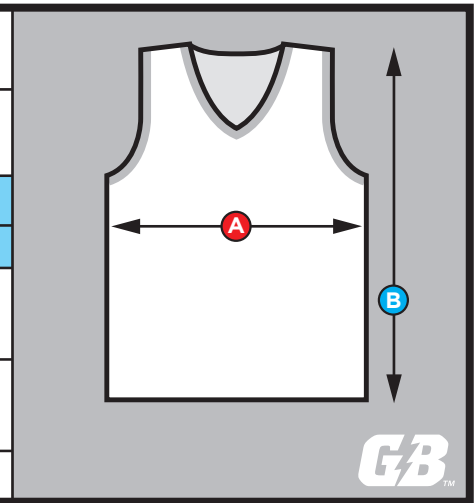

GoBALLISTIC BASKETBALL UNIFORM SIZES*

*DIFFERENT STYLES AND FABRICS MAY RESULT IN MEASUREMENT VARIATIONS.

ORDER UP ONE SIZE IF IN-BETWEEN SIZES

BASKETBALL JERSEY Size Chart		2014.10.29									
 www.goballisticsports.com		SIZE: UNIT = INCHES									
		YOUTH				ADULT					
		YS	YM	YL	YXL	AS	AM	AL	AXL	A2XL	
A	CHEST WIDTH (ON HALF)	16.5"	18"	19.5"	20.25"	21"	22"	24"	26"	28"	
B	BODY LENGTH**	22.5"	24.625"	26.75"	28"	31"	31.75"	32.5"	33.25"	34"	

**MEASURED FROM THE HIGHEST POINT OF SHOULDER

BASKETBALL SHORT Size Chart		2016.02.26									
 www.goballisticsports.com		SIZE: UNIT = INCHES									
		YOUTH				ADULT					
		YS	YM	YL	YXL	AS	AM	AL	AXL	A2XL	
A	WAIST (HALF IN INCHES) RELAXED/STRETCHED	10/14"	11.02/15"	11.42/15.5"	12.5/16.5"	13.5/17.5"	14.5/18.5"	15.35/19.5"	15.94/20"	16.93/21"	
B	INSEAM	8.86"	8.86"	9.37"	9.84"	10.83"	11.81"	11.81"	11.81"	11.81"	
C	1/2 LEG OPENING	10"	10"	11"	11.5"	12.5"	13"	14"	15"	15.5"	
D	LENGTH (IN INCHES)	17.72"	18.70"	20.08"	21.06"	21.54"	22.24"	22.76"	23.78"	24.13"	
E	WAISTBAND HEIGHT	1.5"	1.5"	1.5"	1.5"	1.5"	1.5"	1.5"	1.5"	2"	
	HIP - ON THE HALF	16.14"	16.61"	18.39"	19.29"	21.65"	22.76"	24.61"	26.38"	27.17"	