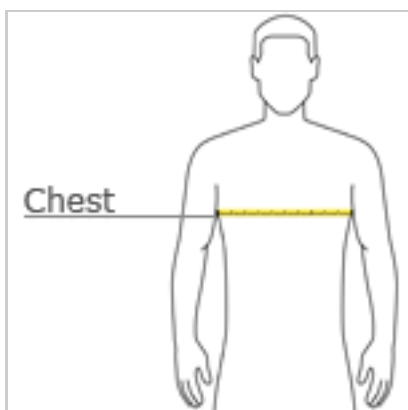

Youth Heavy Blend™ Hooded Sweatshirt. 18500B

- 8-ounce, 50/50 cotton/poly
- Double-needle stitching at waistband and cuffs
- Double-lined hood
- No drawcord at hood
- 1x1 rib knit cuffs and waistband with spandex
- Front pouch pocket

front

back

HOW TO MEASURE

CHEST

With arms down at sides, measure around the upper body, under arms and over the fullest part of the chest.

SIZE CHART

	XS	S	M	L	XL
Size	6-8	10-12	14-16	18-20	22-24
Chest	30-32	32-34	34-36	36-38	38-40