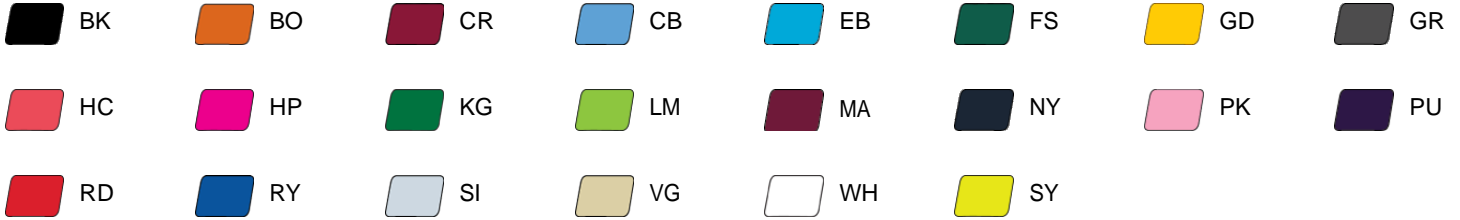

#416000 **WOMEN'S** B-CORE WOMEN'S TEE

- Badger heat seal logo on left sleeve
- Self-fabric collar
- Badger Sport paneled shoulder for maximum movement
- 100% Polyester moisture management/antimicrobial performance fabric
- Double-needle hem

COLORS

SPECIFICATIONS

Color	XS	S	M	L	XL	2XL
Piece Weight measured in pounds	0.36	0.36	0.36	0.36	0.36	0.36
Spec Body Length measured in inches	25	26	27	28	29	30
Spec Chest Width measured in inches	16	17.5	19	21	23	25
Case Count # of units per case	36	36	36	36	36	36