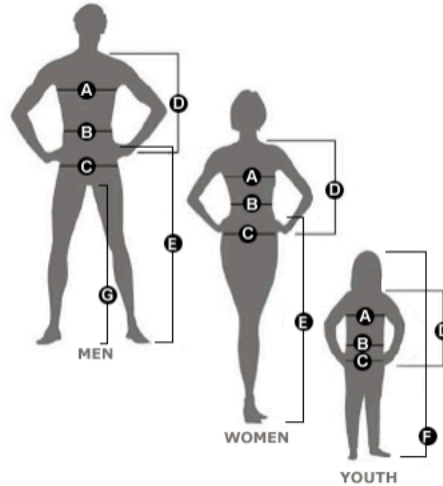

ALLESON SIZE CHART

Please note that the sizes listed in these size charts may not be available for the particular product you are interested in. The available sizes are shown in each product's additional information tab. These charts are meant to be used as a guideline. Have a question or tricky player to size? [Give us a call at 215-218-2070](#) or [click here to chat](#). We'll talk you through it.

HOW TO MEASURE YOUR PLAYERS

- A. Chest Size: The chest measurement is gained by measuring the fullest part around both sides of the chest.
- B. Waist Size: Measure once around the natural waist, about an inch below the belly button.
- C. Hip Size: This measure is taken at the widest point.
- D. Arm Length: Measure from the shoulder over the elbow, right down to the beginning of the thumb.
- E. Outseam: Measure from the waist over the hip down to the sole of the foot (without shoes.)
- F. Body Height
- G. Inseam: Measure from the crotch down to the sole of your foot (without shoes.)

All sizes are body measurements unless otherwise indicated.

YOUTH	XS	S	M	L	XL
Size	5	6-8	10-12	14-16	18-20
Chest size	-	28"-30"	32"-34"	36"-38"	40"-42"
Waist size	20"	20"-22"	24"-26"	28"-30"	32"-34"

WOMEN'S	XS	S	M	L	XL	2XL	3XL
Chest size	30"	32"-34"	34"-36"	36"-38"	40"-42"	42"-44"	46"-48"
Waist size	18"-20"	22"-24"	26"-28"	30"-32"	34"-36"	38"-40"	42"-44"

ADULT/MEN'S	XS	S	M	L	XL	2XL	3XL
Chest size	32"	34"-36"	38"-40"	42"-44"	46"-48"	50"-52"	54"-56"
Waist size	23"	26"-28"	30"-32"	34"-36"	38"-40"	42"-44"	46"-48"

[addtoany]